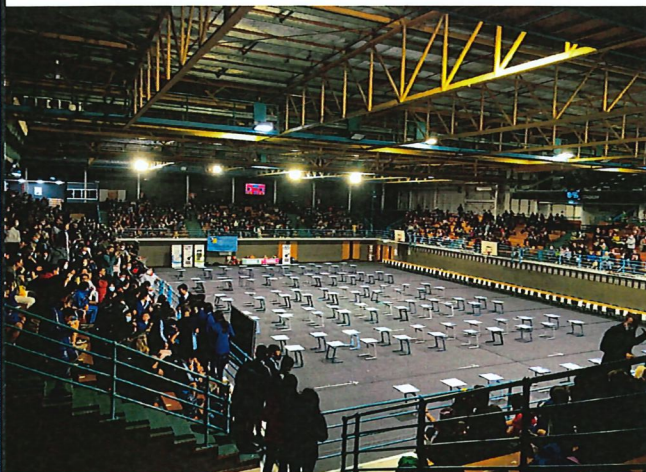

Mathex

Our Year 7-8 team had an amazing night at Mathex last week. For their first time there, they did superbly, answering 13 of the 20 questions (one more than the Manurewa Mathex last week).

As an added bonus, we also beat Manurewa Int, so a very satisfying night. No idea where we came, as there were 120+ teams there.