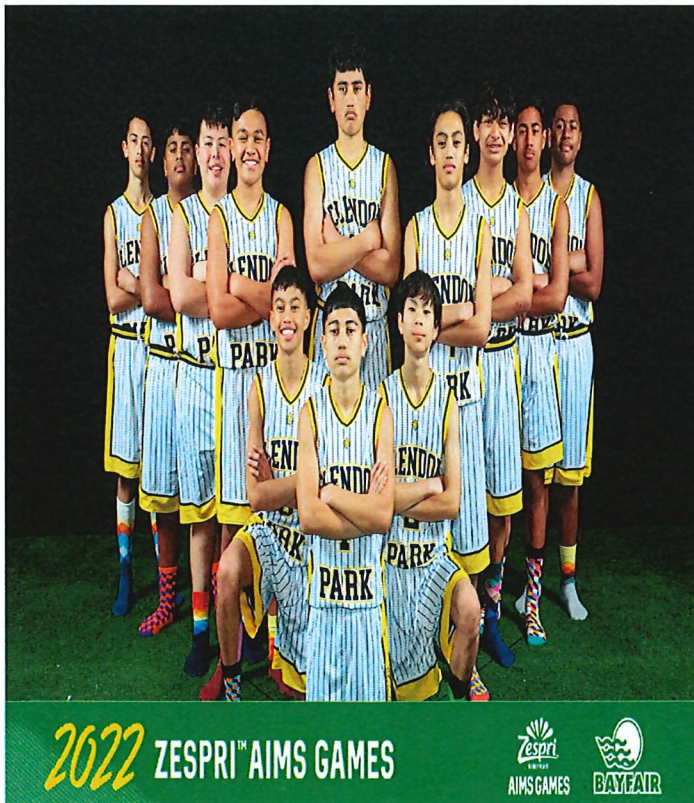

Aims Games 2022

(5th Place)

CPS- 66 vs 16 Pirongia
CPS- 40 vs 22 St Peter's College
CPS- 49 vs 24 Cambridge Middle
CPS- 46 vs 21 Saint Kentigern
CPS- 44 vs 13 St Pauls
CPS- 38 vs 35 Maeroa Int
CPS- 25 vs 31 Highlands Int
CPS- 31 vs 27 Levin

CPS- 28 vs 22 Rosmini College