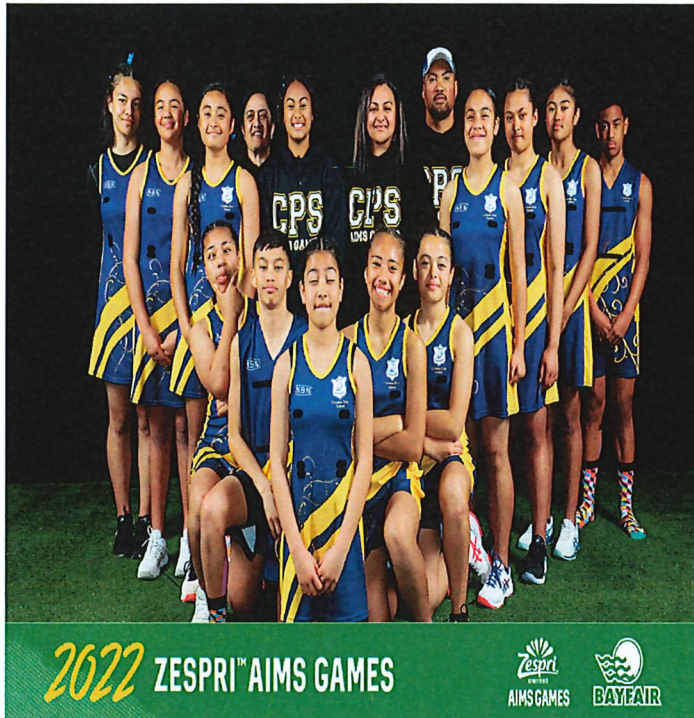

We are incredibly fortunate to have two of the best coaches in New Zealand at our school, in the form of Matua Fou and Matua Faenza. They give hours and hours of their own time to ensure that our teams are as prepared as possible to experience success at AIMS and our results this year were just reward for their amazing dedication.

Bring on AIMS 2023!

CPS Panthers AIMS Netball Squad 2022

Players:

Charneeqwa
(Co-Captain)
Lydia
(Co-Captain)
Valasi
La'a
Jennette
Lolesio
Akardy
Jorja
Jackie
Emalata
Sailor
Patisepa

Aims Games 2022

**(3rd Place)
Bronze Medal**