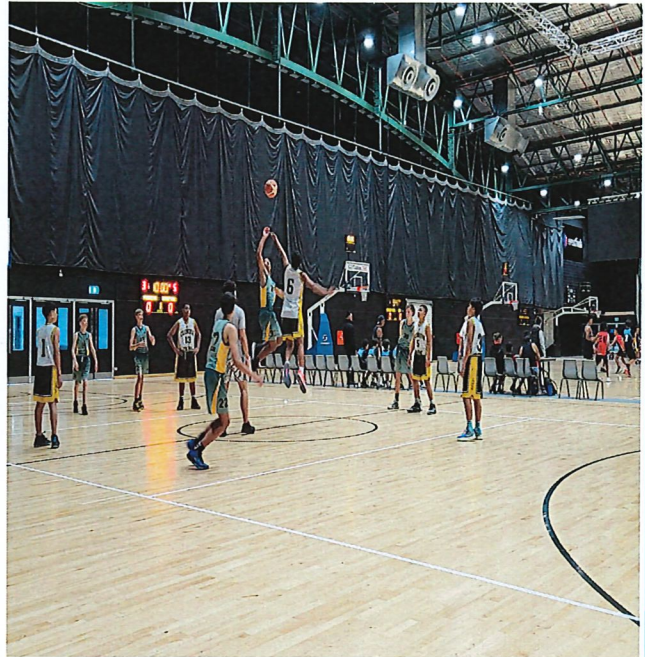

Third in the entire Auckland region is a huge achievement for our little primary school in Manurewa. This was a massive achievement and a great way to end the season.

A huge thank you to Coach Mātua Faenza, Miss Fonotia and Whaea Emily, for an amazing year.