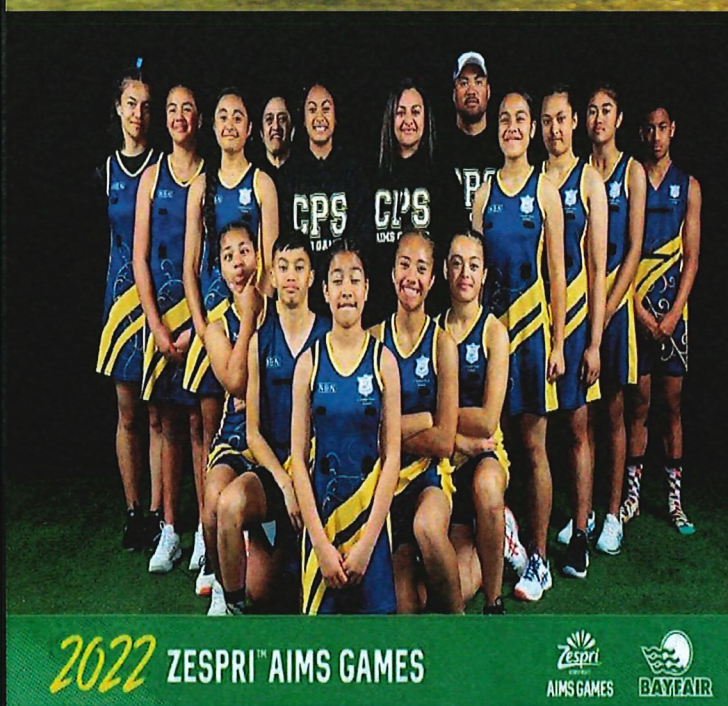

Manurewa Sports Awards for 2022

A Massive Congratulations to our CPS Panthers Netball team from 2022 who won "Junior Team of the Year" at the Manurewa sports awards last Wednesday night.

They put in a huge effort last year and it was evident in their results, all made possible by their dedicated coaches Whaea Marie Matua Fou, Whaea Maxine & Ashleigh.

CPS Panthers 2022 team list:

Charneeqwa, Lydia, Valasi, Emalata, Patisepa, Jackie, Jorja, Sailor, La'a, Jenette, Lolesio & Akardy.

CPS — Commitment + Pride = Success

2022 ZESPRI™ AIMS GAMES