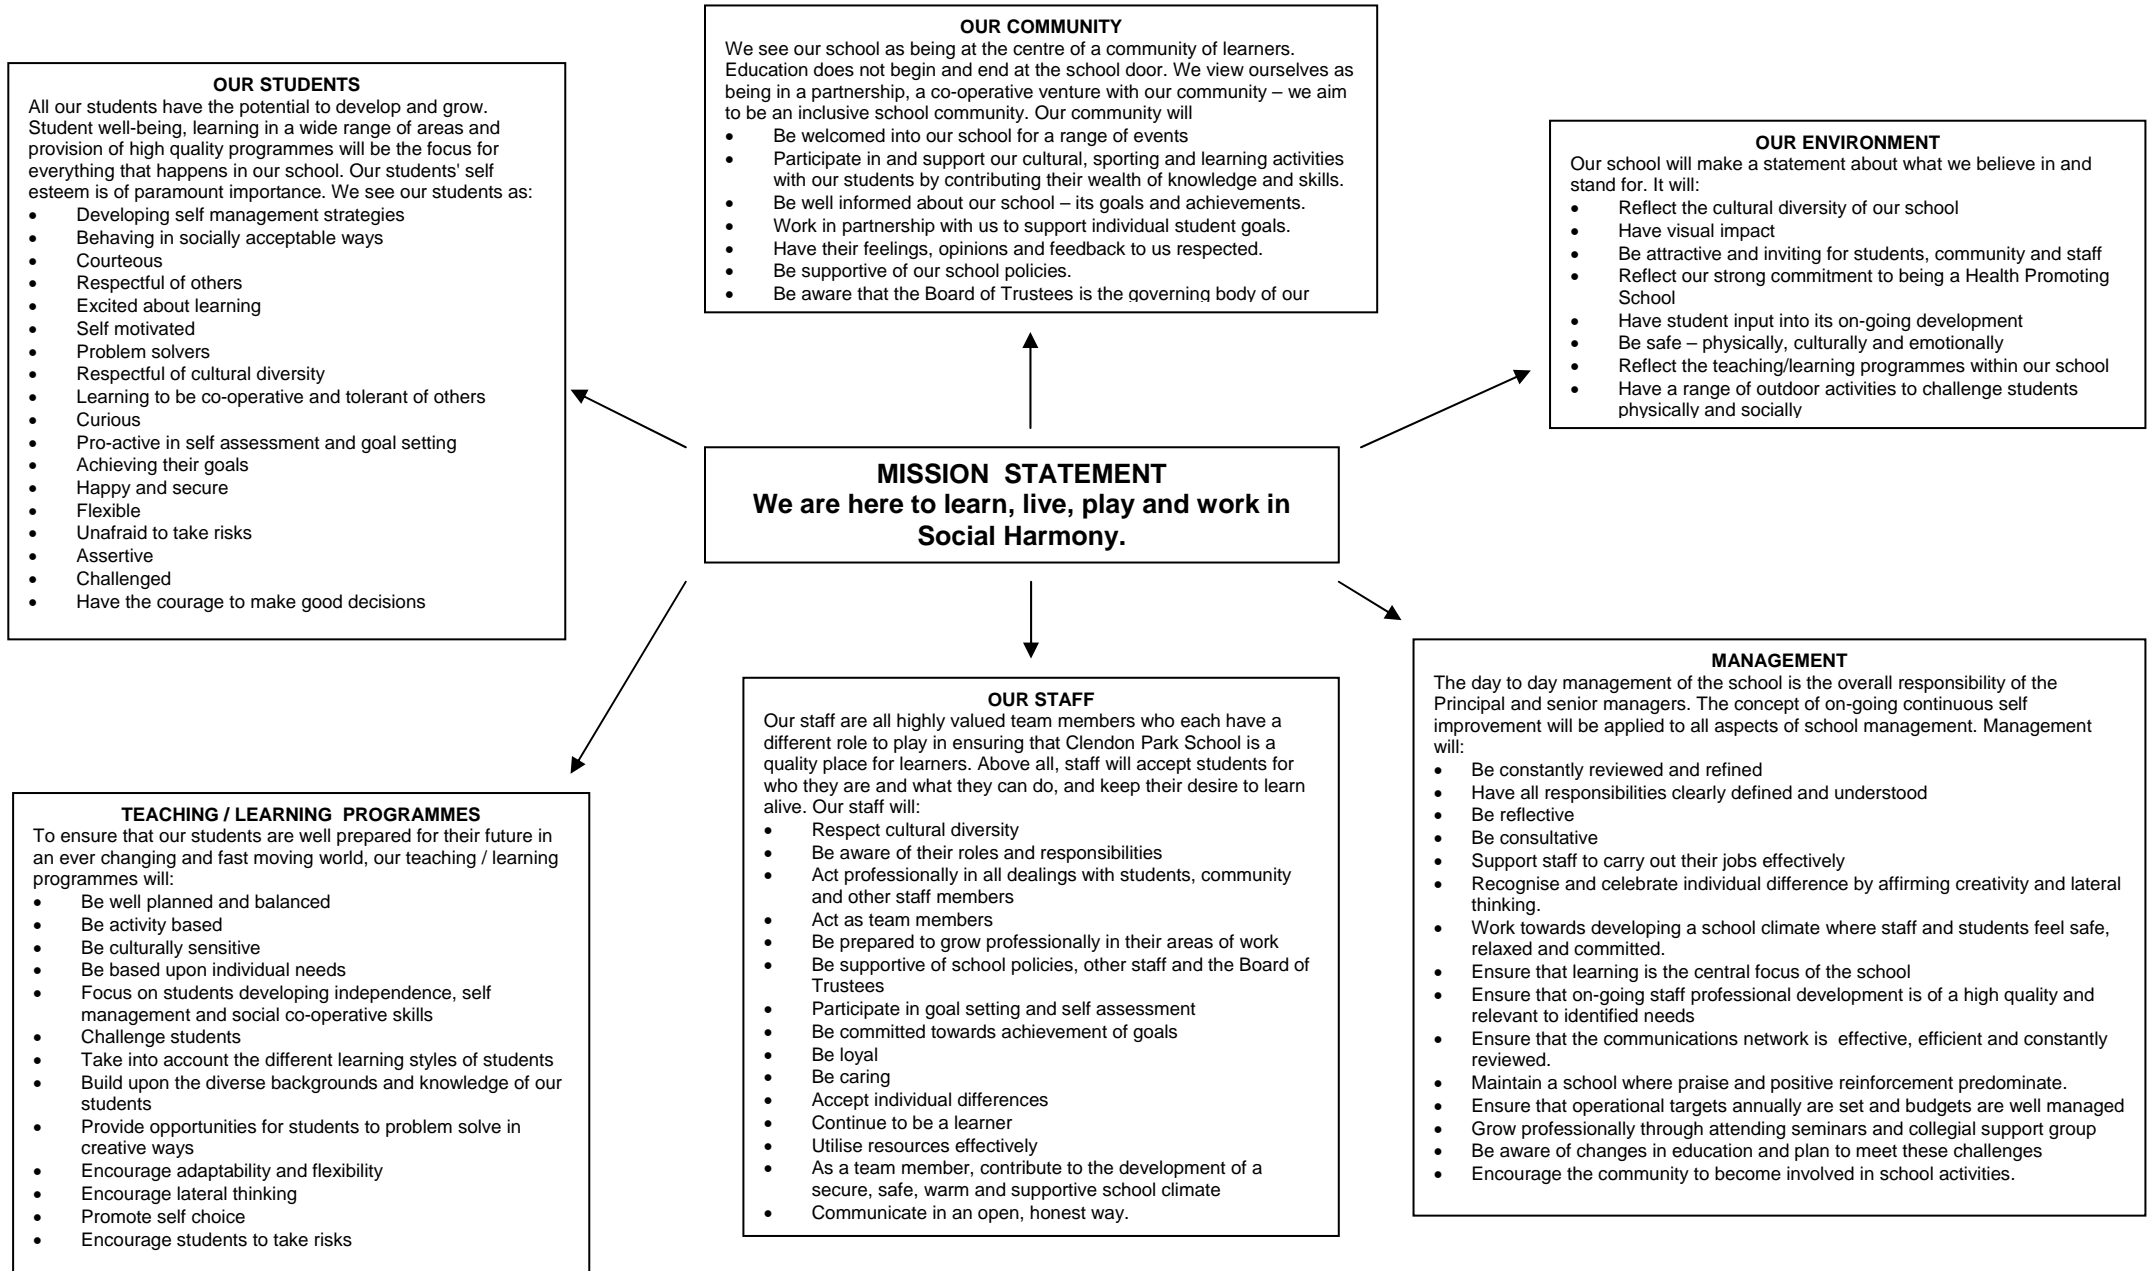

CLENDON PARK SCHOOL - VISION STATEMENT

He waka eke noa – A canoe on which everyone can embark